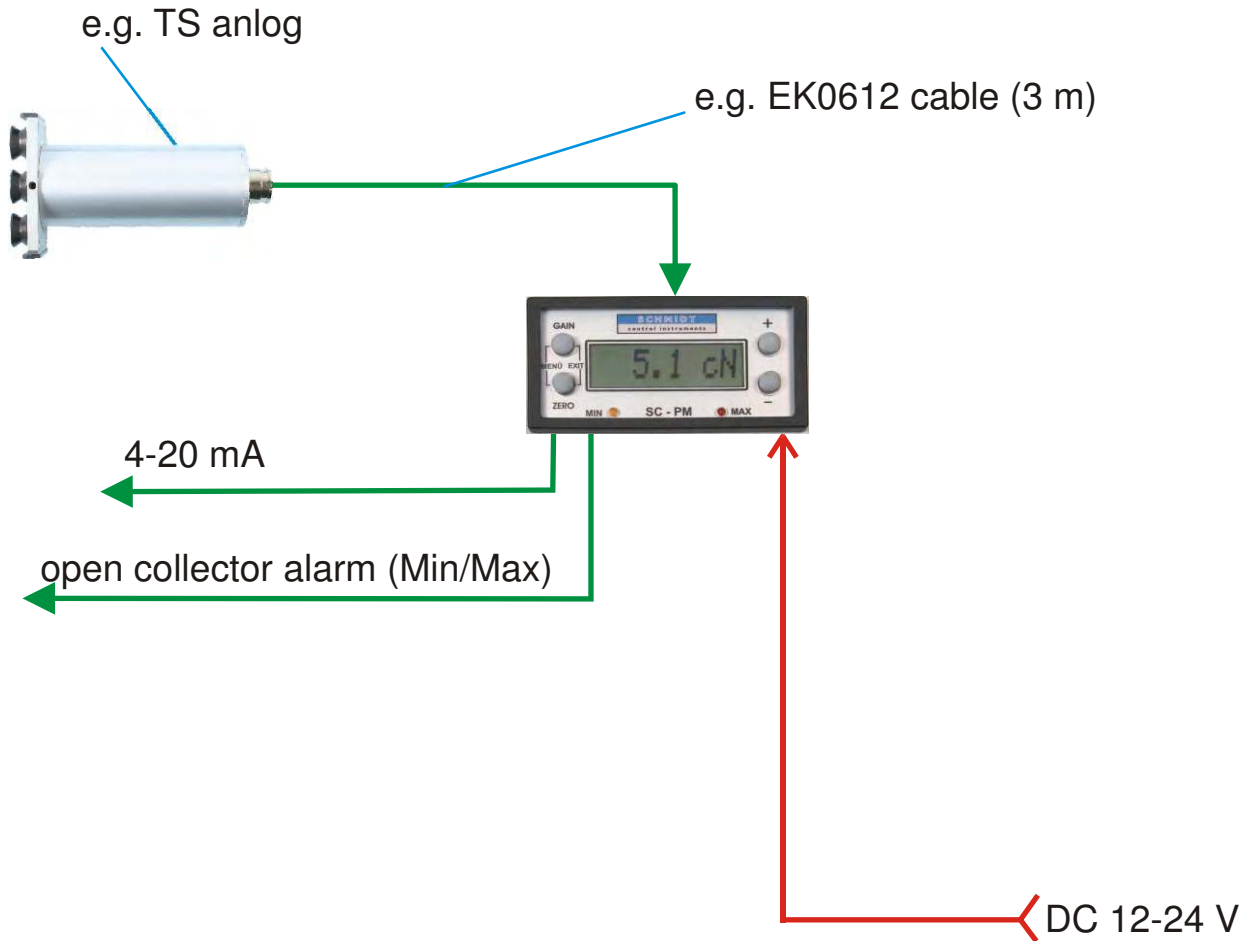

TS-Sensor with Display SC-PM

outputs: analog and alarm

LTS-Sensor with Display SC-PM

outputs: analog and alarm